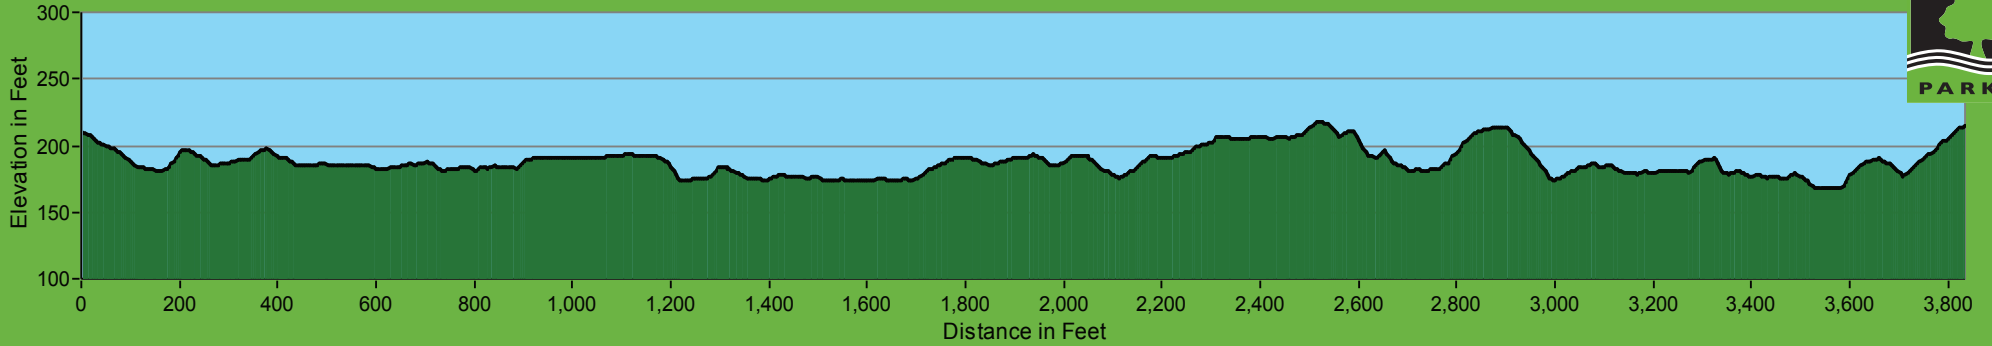

Memorial Park - Creek Trail Profile

50 Foot Elevation Change / Profile Begins at Wurr Road and ends at Service Road near Bay Tree Flat Campground