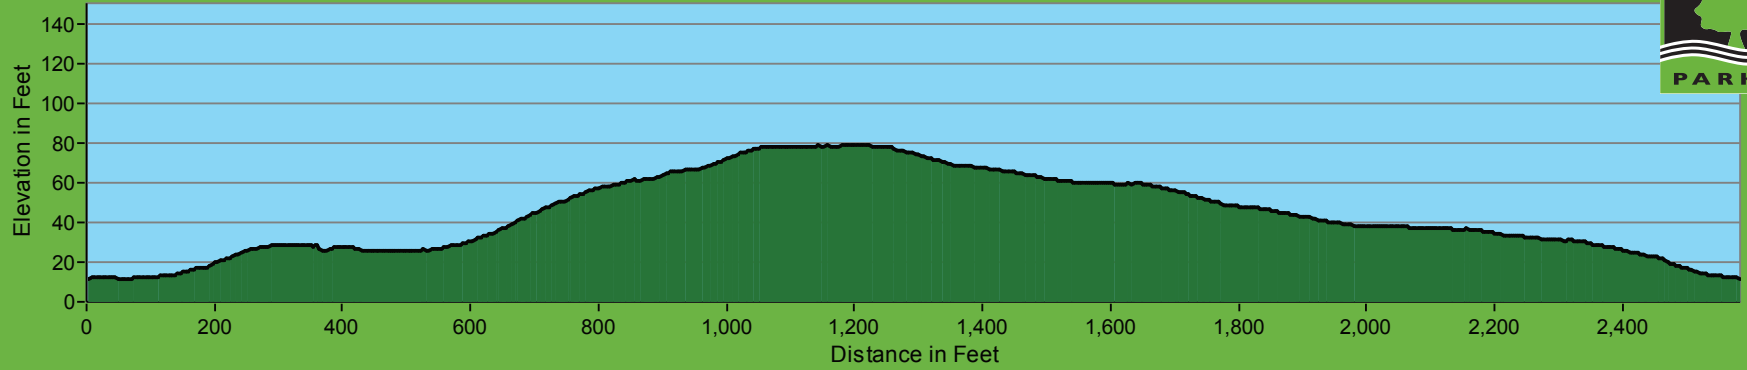

Coyote Point - Bluff Trail Profile

67 Foot Elevation Change / Profile begins at south side of beach and ends when it meets the Bay Trail