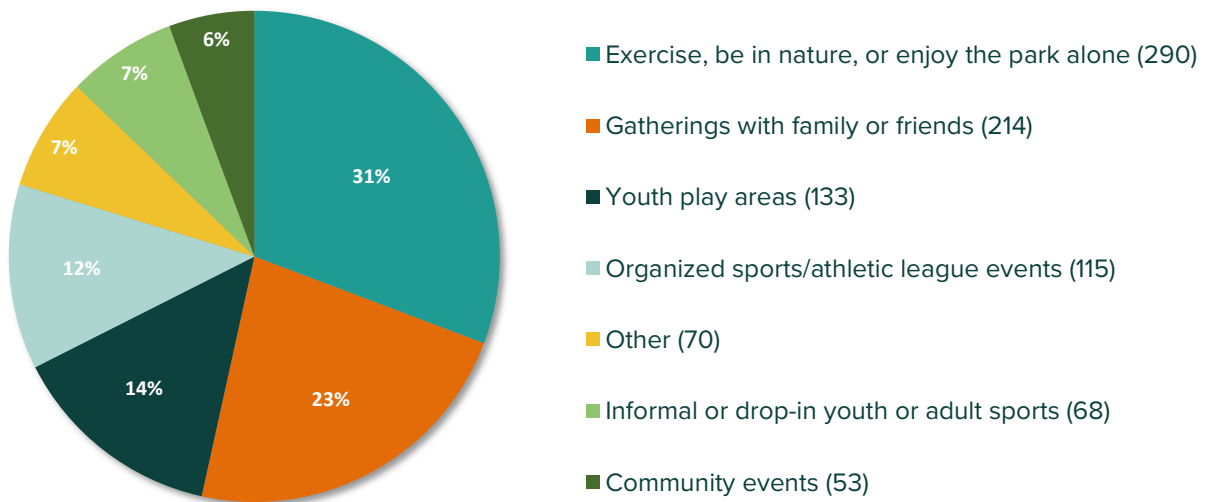

Why will you most often visit Flood Park?

Note: Some respondents selected more than one option. Percentages are based on the total number of responses submitted.