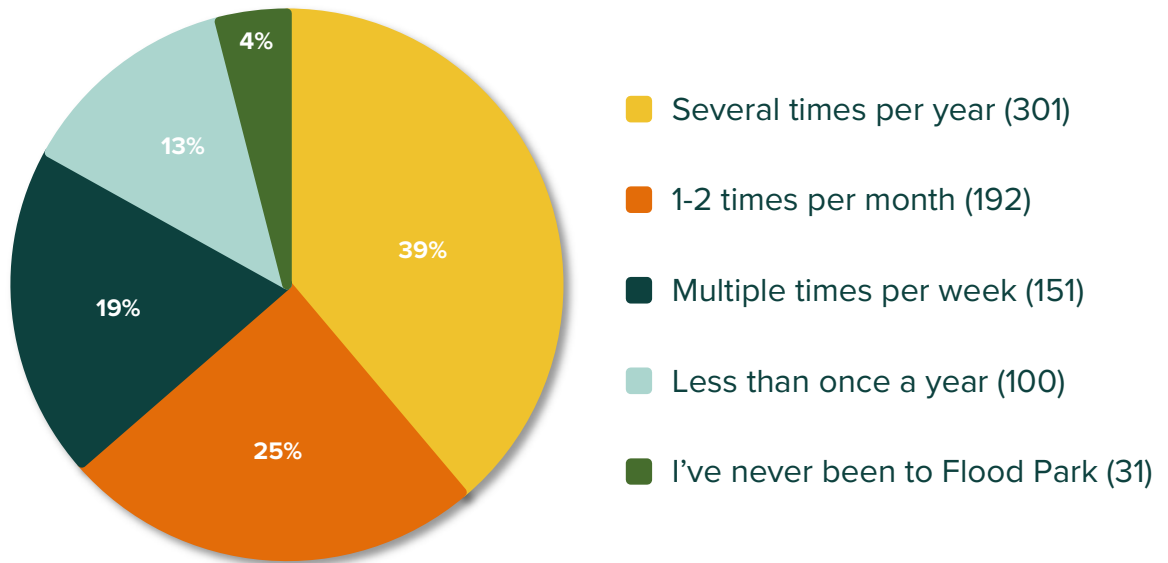

How often do you go to Flood Park?