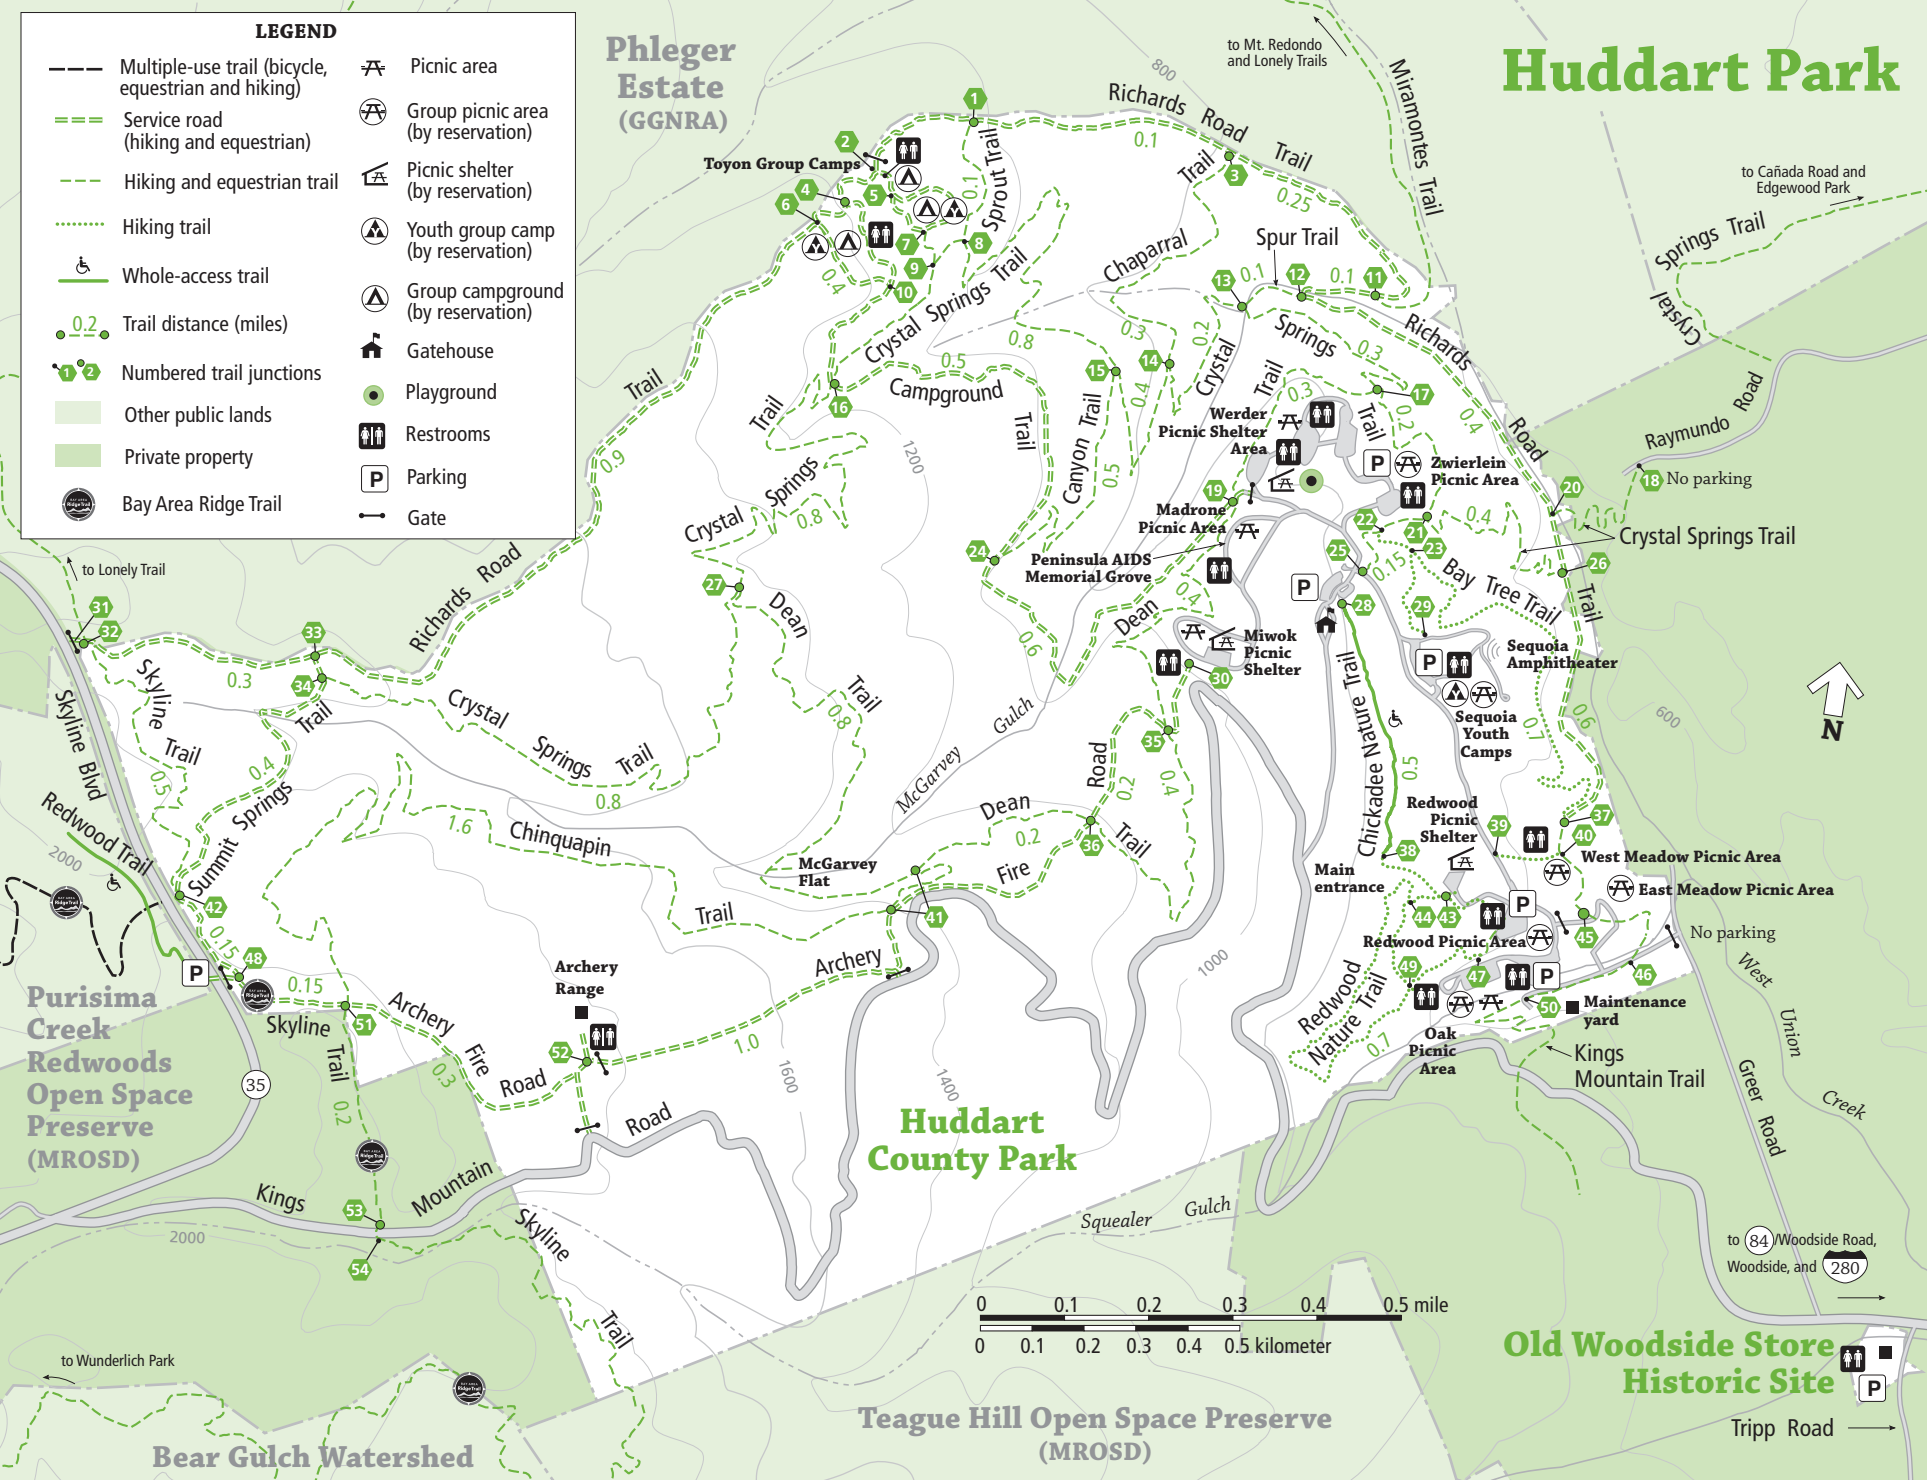

LEGEND

- Multiple-use trail (bicycle, equestrian and hiking)
- Service road (hiking and equestrian)
- Hiking and equestrian trail
- Hiking trail
- Whole-access trail
- Trail distance (miles)
- Numbered trail junctions
- Other public lands
- Private property
- Bay Area Ridge Trail
- Picnic area
- Group picnic area (by reservation)
- Picnic shelter (by reservation)
- Youth group camp (by reservation)
- Group campground (by reservation)
- Gatehouse
- Playground
- Restrooms
- Parking
- Gate

Phleger Estate (GGNRA)

Huddart Park

Old Woodside Store Historic Site

Tripp Road