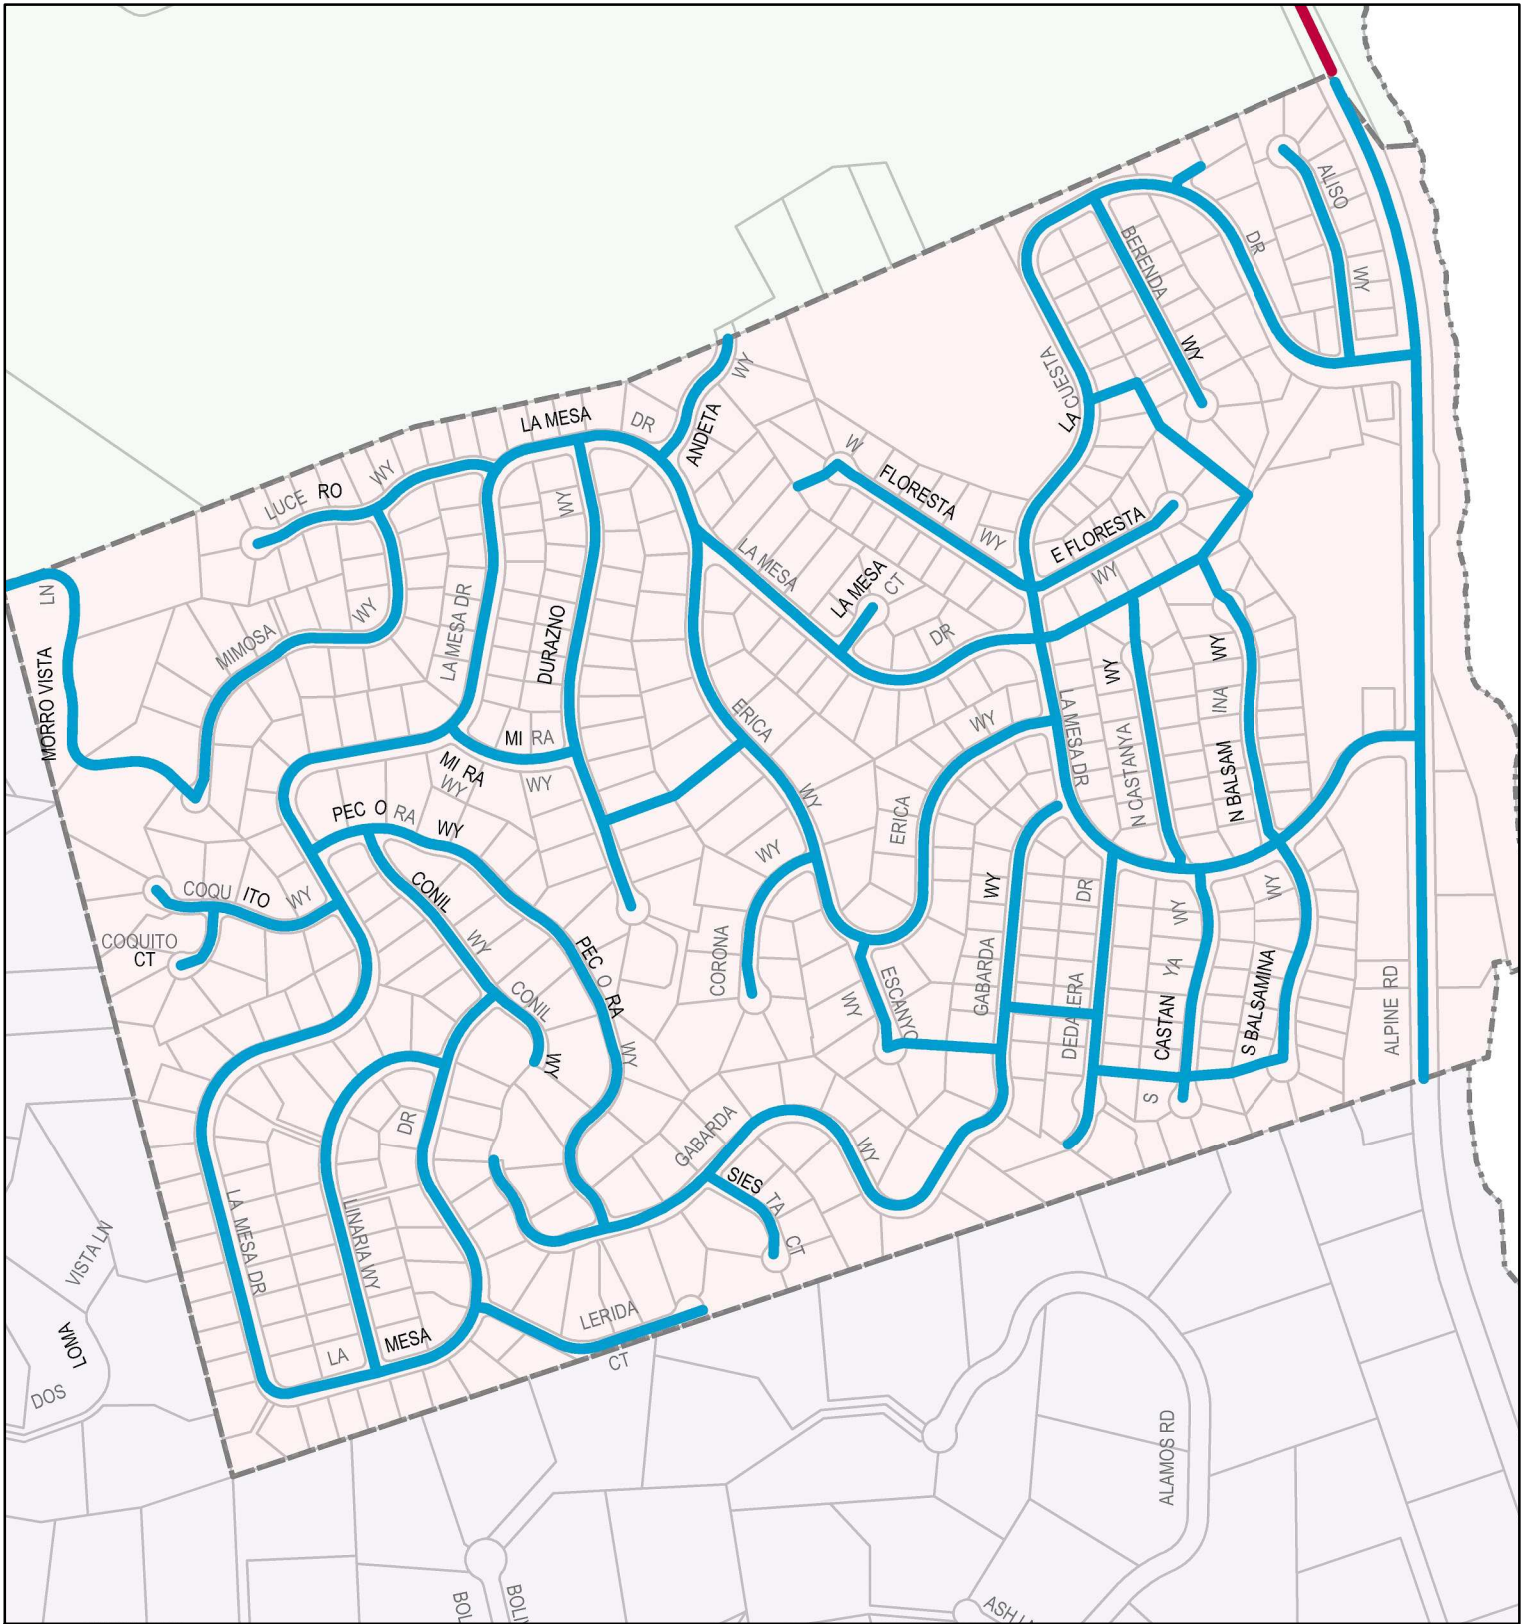

# Ladera Street Sweeping Routes

**Legend**

Street\_Sweeping\_Routes

——— Ladera - 1st & 3rd Week - Wednesday